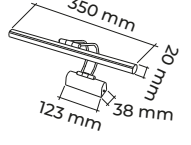

KELVIN 3000 K DRIVER MOL|LED LED MOL|LED GÖVDE Gold 2 AD IP20 CE 20 AD

CODE
MOL8024

4 WATT