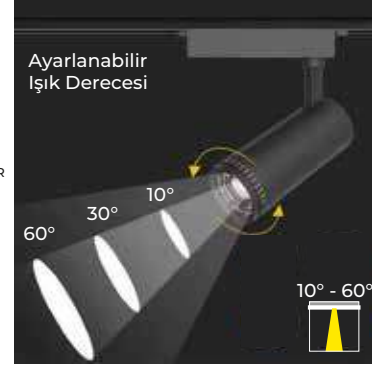

20W - 30W AYARLANABİLİR
30 W (+-5) 700 mA

63.00$

Trifaze ON TRACK Fark
12.00$

ALÜMİNYUM GÖVDE

2700 K 3390 LM 3000 K 3540 LM 4000 K 3690 LM 6500 K 3990 LM

DRIVER LİFUD EAGLE RISE PHILIPS OSRAM SAMSUNG LED

Beyaz Siyah 3 20 IP 20 CE 30AD 50.000

CODE
MOL2047

Beyaz Siyah