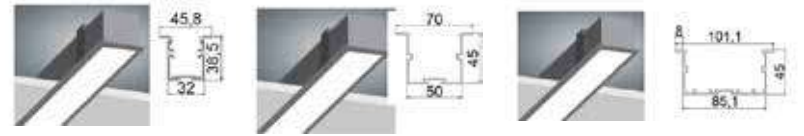

Metre Fiyatı

Metre Fiyatı

Metre Fiyatı

SIVA ALTI LİNEER

6500 K ☐ 4000 K ☐ 3000 K ☐ 2700 K ☐ 2 YIL

CODE
MOL221
DAVUL LİNEER

Driver

Led

SARKIT +