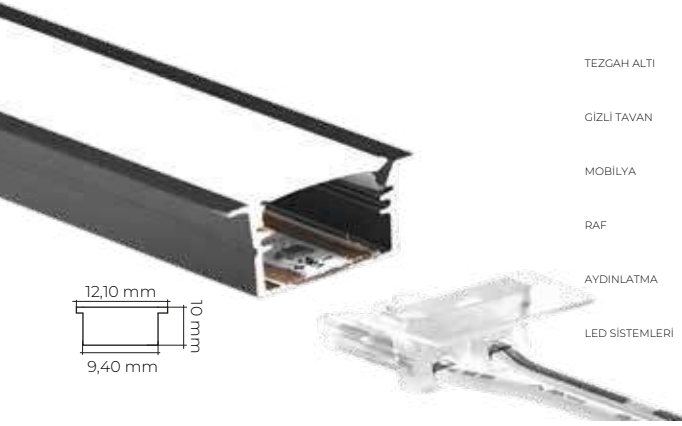

CODE
MOL2550

3 METRE 4000K

CODE
MOL2552

3 METRE 3000K

24V LED DRIVER

ALÜMİNYUM
PROFİL

TEZGAH ALTI
GİZLİ TAVAN
MOBİLYA
RAF
AYDINLATMA
LED SİSTEMLERİ

14 WATT / METRE