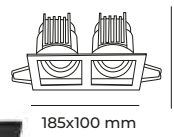

CODE
MOL4150M

8 W (+-5) 200 mA

10 W (+-5) 250 mA

12 W (+-5) 300 mA

Ø75X75 mm

85X85 mm

88 mm

2700 K 1320 LM   3000 K 1390 LM   4000 K 1460 LM   6500 K 1530 LM

DRIVER

LIFOD EAGLE RISE

LED

PHILIPS SAMSUNG

Siyah

CODE
MOL6107M

8 W (+-5) 200 mA

10 W (+-5) 250 mA

12 W (+-5) 300 mA

Ø95 mm

110x110 mm

88 mm

2700 K 1320 LM   3000 K 1390 LM   4000 K 1460 LM   6500 K 1530 LM

DRIVER

LIFOD EAGLE RISE

LED

PHILIPS SAMSUNG

Siyah

CODE
MOL1681M

8 W (+-5) 200 mA

10 W (+-5) 200 mA

12 W (+-5) 300 mA

Ø90x90 mm

100x100 mm

88 mm

2700 K 1320 LM   3000 K 1390 LM   4000 K 1460 LM   6500 K 1530 LM

DRIVER

LIFOD EAGLE RISE

LED

PHILIPS SAMSUNG

Siyah

CODE
MOL4151M

8 W (+-5) 200 mA

10 W (+-5) 200 mA

12 W (+-5) 300 mA

Ø75 mm

100x100 mm

88 mm

2700 K 1320 LM   3000 K 1390 LM   4000 K 1460 LM   6500 K 1530 LM

DRIVER

LIFOD EAGLE RISE

LED

PHILIPS SAMSUNG

Siyah

CODE
MOL4158M

2x8 W (+-5) 200 mA

2x10 W (+-5) 250 mA

2x12 W (+-5) 300 mA

Ø170x90 mm

185x100 mm

88 mm

2700 K 2640 LM   3000 K 2780 LM   4000 K 2920 LM   6500 K 3060 LM

DRIVER

LIFOD EAGLE RISE

LED

PHILIPS SAMSUNG

Siyah

CODE
MOL4152M

2x8 W (+-5) 200 mA

2x10 W (+-5) 250 mA

2x12 W (+-5) 300 mA

Ø165x75 mm

173x93 mm

88 mm

2700 K 2640 LM   3000 K 2780 LM   4000 K 2920 LM   6500 K 3060 LM

DRIVER

LIFOD EAGLE RISE

LED

PHILIPS SAMSUNG

Siyah

CODE
MOL1682M

2x8 W (+-5) 200 mA

2x10 W (+-5) 250 mA

2x12 W (+-5) 300 mA

Ø170x90 mm

185x100 mm

88 mm

2700 K 2640 LM   3000 K 2780 LM   4000 K 2920 LM   6500 K 3060 LM

DRIVER

LIFOD EAGLE RISE

LED

PHILIPS SAMSUNG

Siyah

CODE
MOL6109M

2x8 W (+-5) 200 mA

2x10 W (+-5) 250 mA

2x12 W (+-5) 300 mA

Ø190x95 mm

210x105 mm

88 mm

2700 K 2640 LM   3000 K 2780 LM   4000 K 2920 LM   6500 K 3060 LM

DRIVER

LIFOD EAGLE RISE

LED

PHILIPS SAMSUNG

Siyah