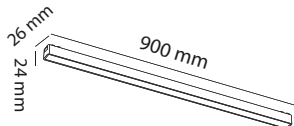

48 V LED **OSRAM** 6 W

CODE
MOL6052

On-Off

48 V LED **OSRAM** 24 W

CODE
MOL6055

On-Off

48 V LED **OSRAM** 12 W

CODE
MOL6053