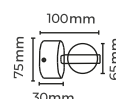

KELVIN 3000 K DRIVER MOL|LED LED MOL|LED GÖVDE Siyah Krom 2 AD IP20 CE 60 AD

CODE
MOL8023

5 WATT