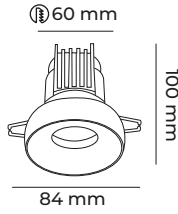

CODE
MOL4177M

8 W (+-5) 200 mA

10 W (+-5) 250 mA

12 W (+-5) 300 mA

2700 K 1320 LM 3000 K 1390 LM 4000 K 1460 LM 6500 K 1530 LM

DRIVER

LIFOD EAGLE RISE

LED

PHILIPS SAMSUNG

Siyah 25 IP20 CE 50AD 50.000

CODE
MOL4176M

8 W (+-5) 200 mA

10 W (+-5) 250 mA

12 W (+-5) 300 mA