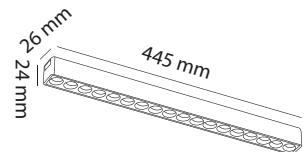

On-Off

48 V LED **OSRAM** 24 W