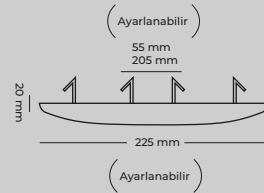

CODE
MOL3611

AYARLI LED PANELLER

WATT DRIVER LED
24 WATT MOL LED MOL LED

3000 K 2400 LM 4000 K 2440 LM 6500 K 2480 LM
Beyaz 25 IP20 CE 40AD

CODE
MOL3610

AYARLI LED PANELLER

WATT DRIVER LED
36 WATT MOL LED MOL LED