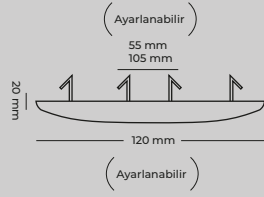

CODE
MOL3612