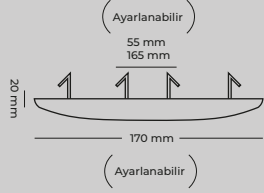

CODE
MOL3611