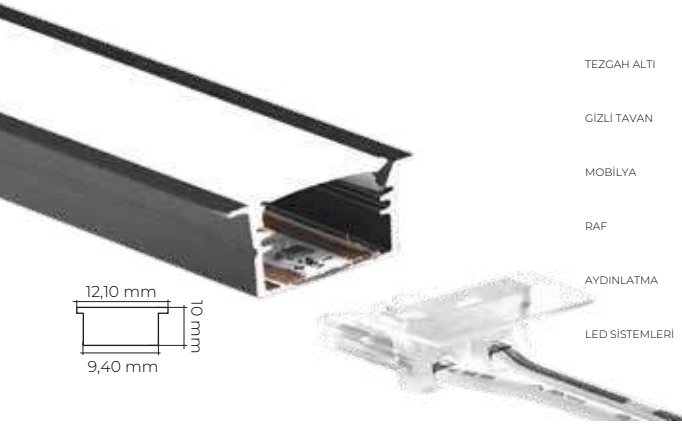

CODE
MOL2551

2 METRE 4000K

CODE
MOL2553

2 METRE 3000K

24V LED DRIVER

ALÜMİNYUM
PROFİL

TEZGAH ALTI
GİZLİ TAVAN
MOBİLYA
RAF
AYDINLATMA
LED SİSTEMLERİ