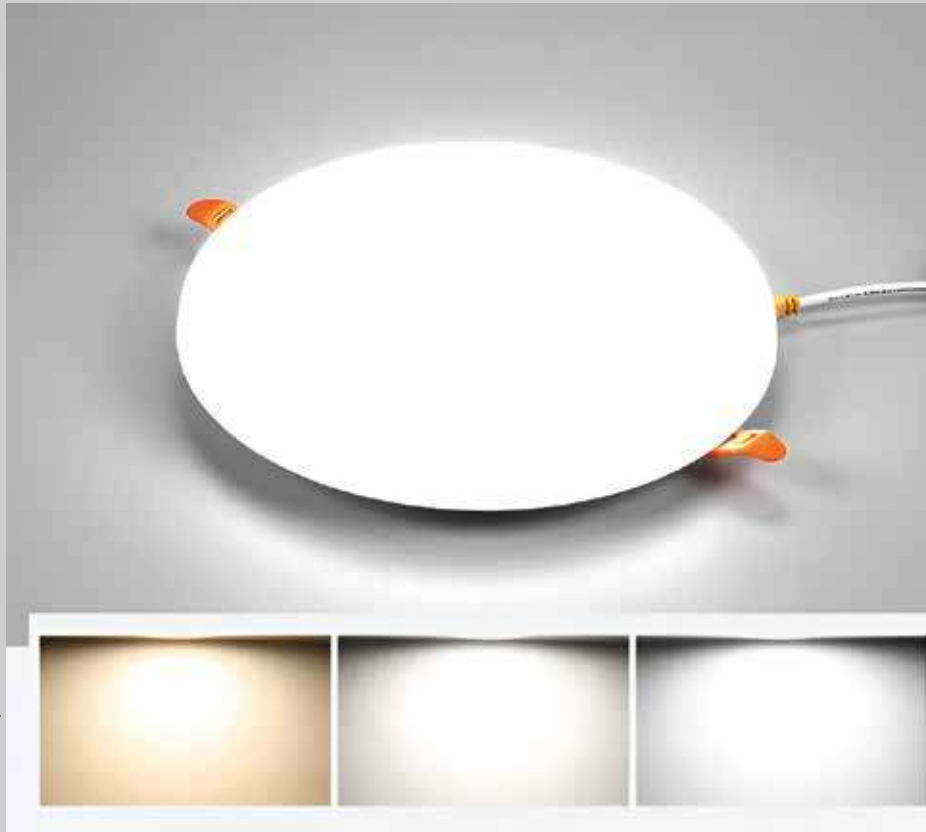

AYARLI LED PANELLER

WATT DRIVER LED
24 WATT MOL LED MOL LED

3000 K 2400 LM 4000 K 2440 LM 6500 K 2480 LM
Beyaz 25 IP20 CE 40AD