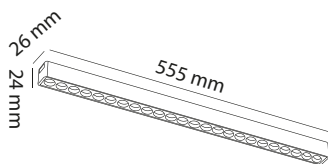

On-Off

48 V LED **OSRAM** 30 W

CODE
MOL6056

On-Off

48 V LED **OSRAM** 18 W

CODE
MOL6058

On-Off

48 V LED **OSRAM** 30 W