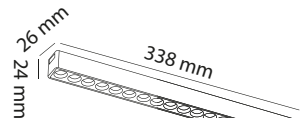

CODE
MOL6056